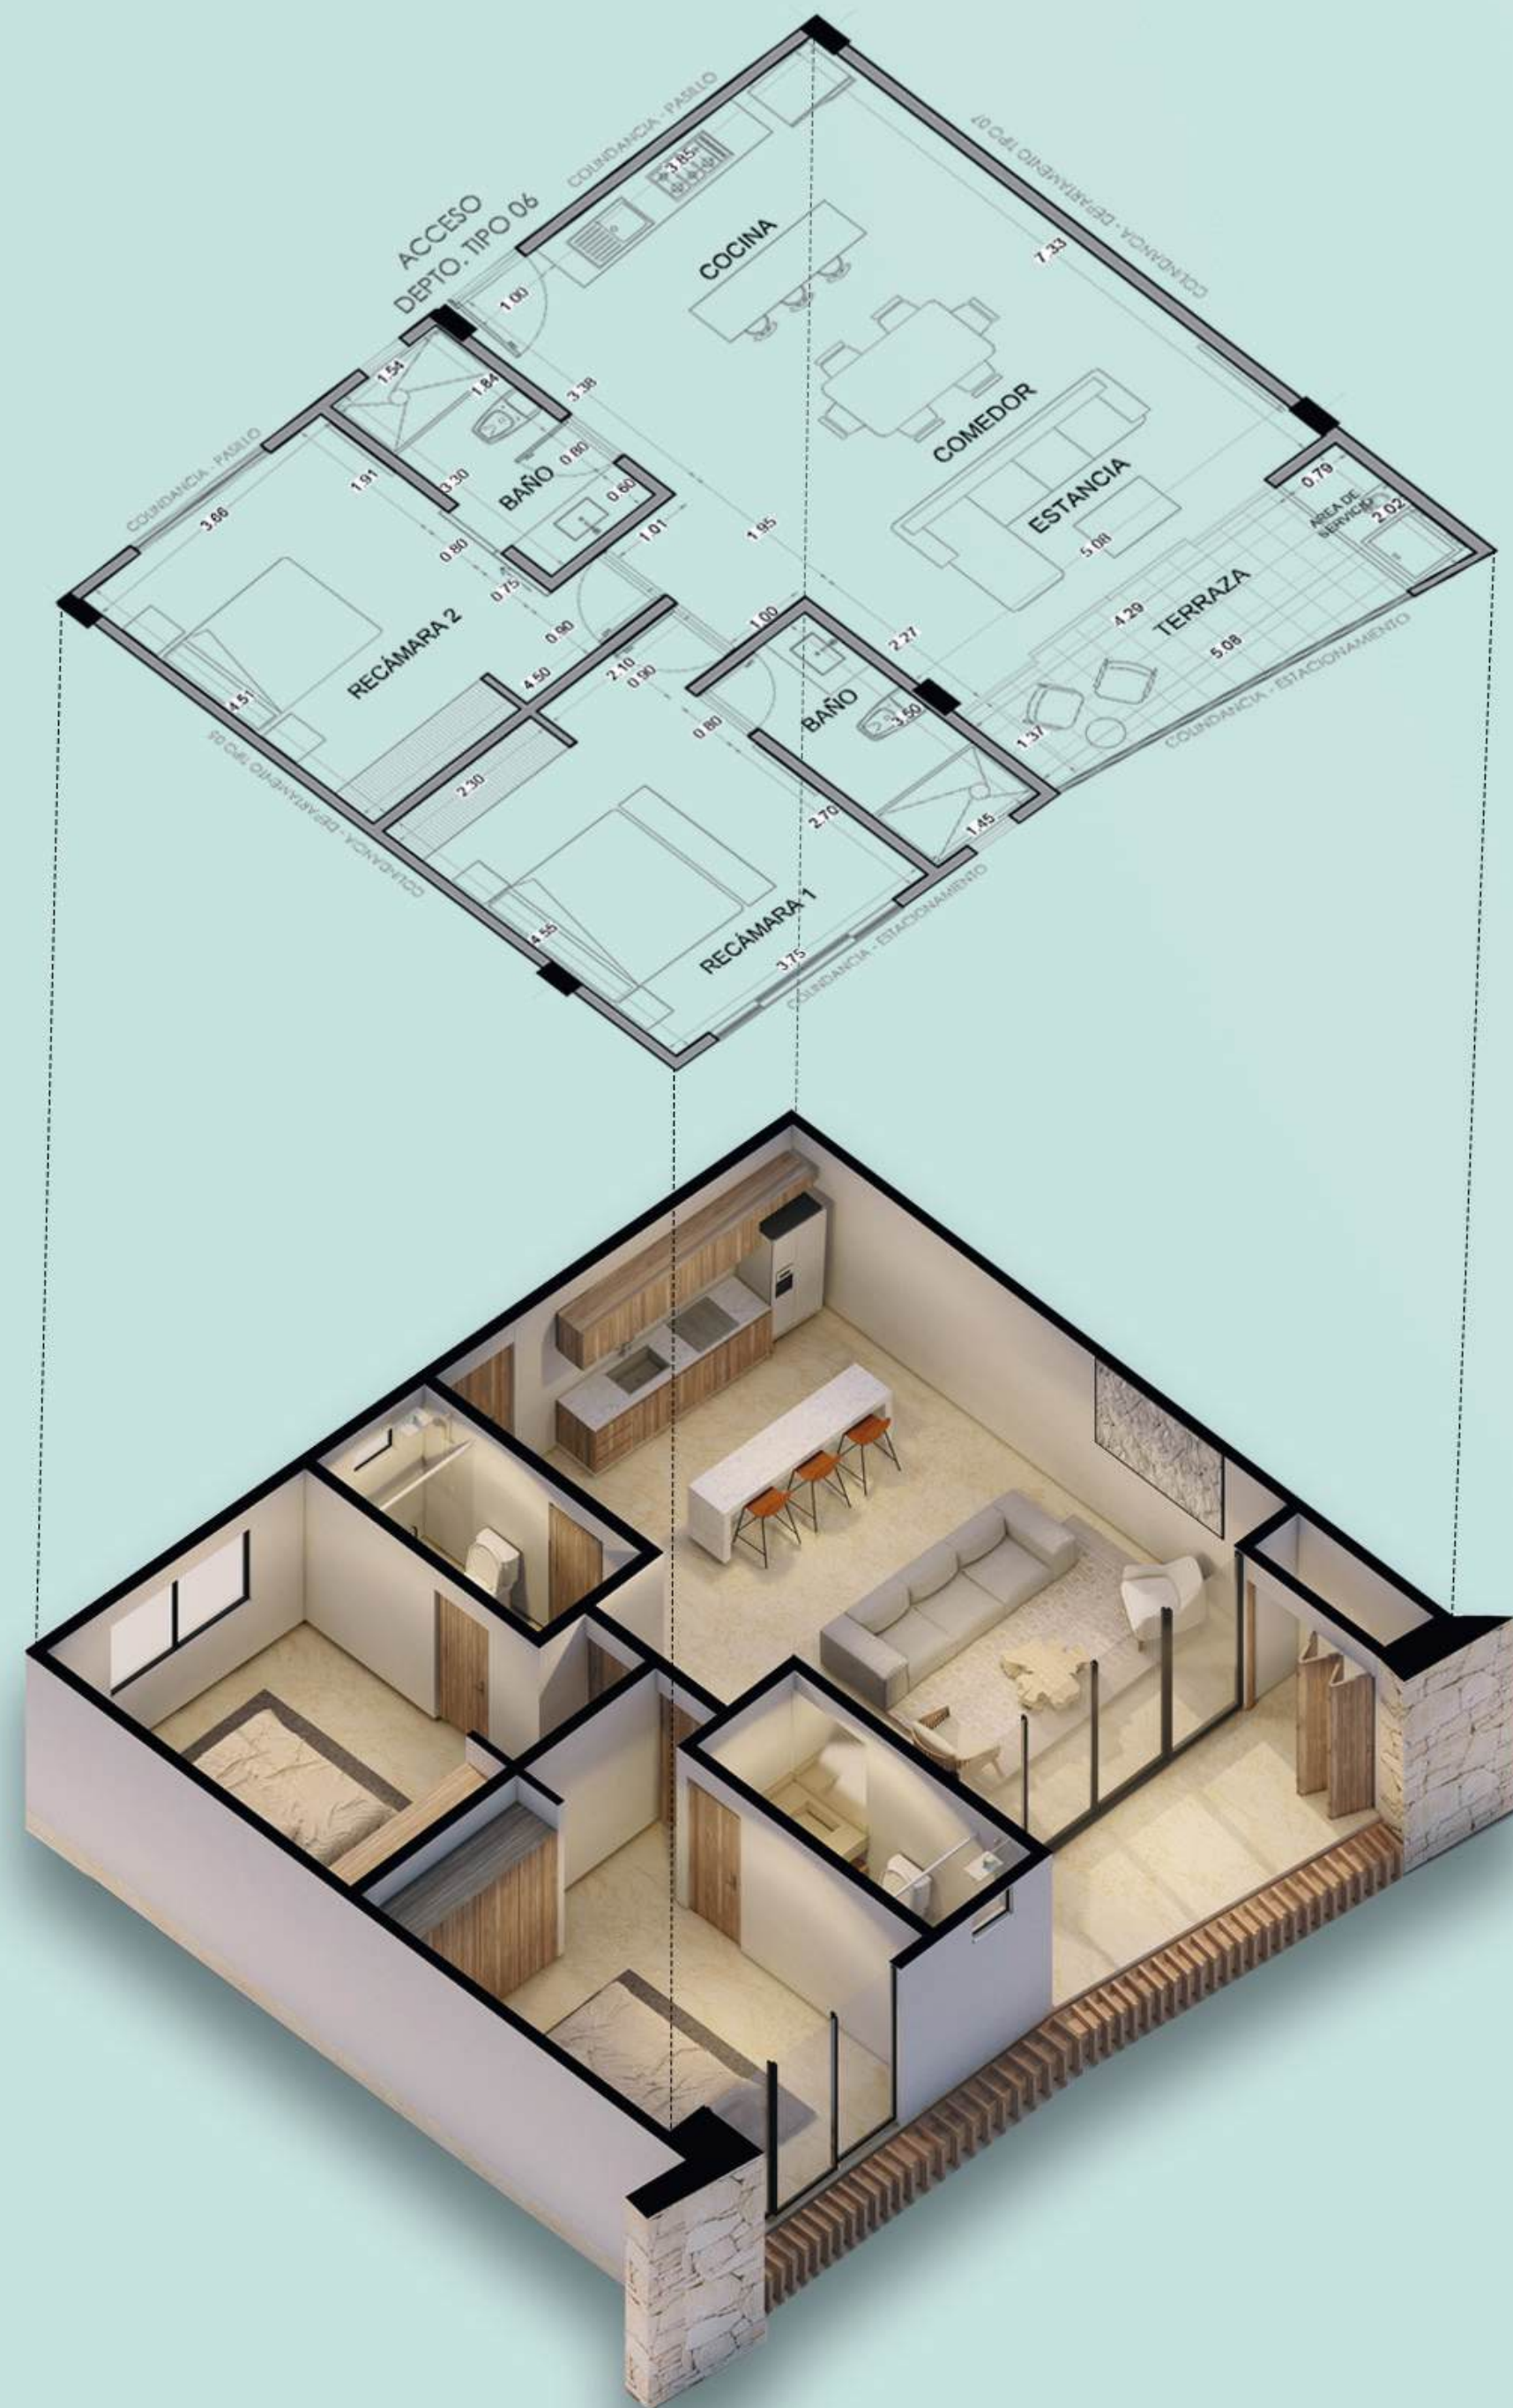

Terrace: 11.78 m²

Total: 107.21 m²

2 BEDROOMS, 2 BATHROOMS,
LIVING ROOM, KITCHEN, DINING ROOM,
TERRACE AND SERVICE AREA

ATHIMAR
COZUMEL LUXURY LIVING

TWO BEDROOM Apartment

Interior: 94.72 m²

Terrace: 7.47 m²

Total: 102.19 m²

2 BEDROOMS, 2 BATHROOMS,
LIVING ROOM, KITCHEN, DINING ROOM,
TERRACE AND SERVICE AREA

ATHIMAR
COZUMEL LUXURY LIVING

TWO BEDROOM Apartment

Interior: 93.98 m²

Terrace: 7.62 m²

Total: 101.60 m²